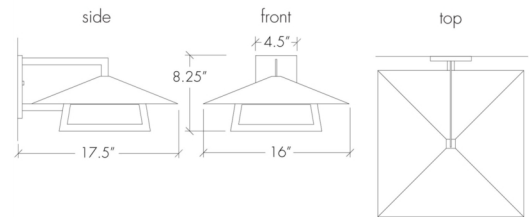

Profiles 0698NA

project name:	
project location:	
specifier name:	
specifier location:	
quantity:	
fixture type:	

modifications:

Base Specs

8.25"h x 16"w x 17.5"d
Opal Acrylic Bottom Diffuser

Notes

Marine grade primer available — **±$ Inquire.**