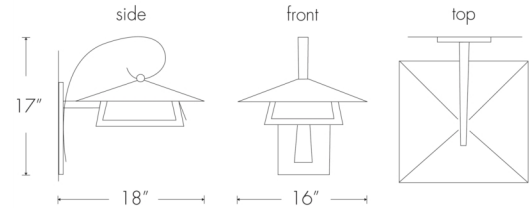

Profiles 0698

project name:	
project location:	
specifier name:	
specifier location:	
quantity:	
fixture type:	

modifications:

Base Specs

17"h x 16"w x 18"d

Notes

Dark Sky friendly available — **±\$ Inquire.**
Marine grade primer available — **±\$ Inquire.**