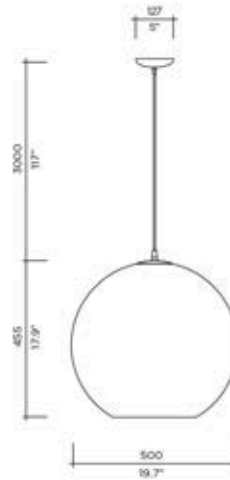

FORT KNOX

Designer | Filipe Lisboa

High-quality polycarbonate body for sizes SM, MM and GM

Spun metal body for size BM (baby) with white interior

Metalized interior and exterior finish

Black metal canopy

Custom designed clusters and drops are available

Includes black cable

LED option is available

REFLECTIVE FINISHES

SILVER 12

SMOKE 21

COPPER 22

GOLD 24

Fort Knox Suspension
 Model Size 125
 Ref. # BM.07.798_...
 Lamp G-4 Bi-Pin (12V-120V/220V)
 1 x 20W max (G4 Halogen)
 1 x 2W LED (G4)

Fort Knox Suspension
 Model Size 300
 Ref. # SM.07.798_...
 Lamp E26 / E27 (120V/220V)
 1 x 60W max (incandescent)
 1 x 60W equivalent

Fort Knox Suspension
 Model Size 400
 Ref. # MM.07.798_...
 Lamp E26 / E27 (120V/220V)
 1 x 75W max (incandescent)
 1 x 75W equivalent

Fort Knox Suspension
 Model Size 500
 Ref. # GM.07.798_...
 Lamp E26 / E27 (120V/220V)
 1 x 75W max (incandescent)
 1 x 75W equivalent

	BM	SM	MM	GM
Lbs	1	1	2	3
Kg	.45	.45	.9	1.4