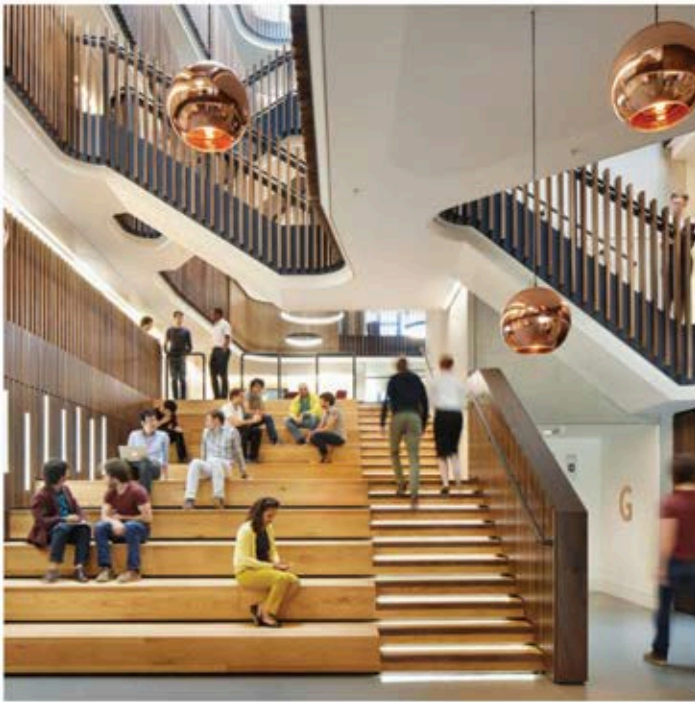

FORT KNOX

Designer | Filipe Lisboa

High-quality polycarbonate body for sizes SM, MM and GM

Spun metal body for size BM (baby) with white interior

Metalized interior and exterior finish

Black metal canopy

Custom designed clusters and drops are available

Includes black cable

LED option is available

REFLECTIVE FINISHES

SILVER 12

SMOKE 21

COPPER 22

GOLD 24

Fort Knox Suspension
 Model Size 125
 Ref. # BM.07.798_...
 Lamp G-4 Bi-Pin (12V-120V/220V)
 1 x 20W max (G4 Halogen)
 1 x 2W LED (G4)