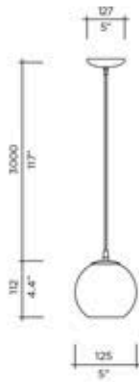

FORT KNOX

Designer | Filipe Lisboa

High-quality polycarbonate body for sizes SM, MM and GM

Spun metal body for size BM (baby) with white interior

Metalized interior and exterior finish

Black metal canopy

Custom designed clusters and drops are available

Includes black cable

LED option is available

REFLECTIVE FINISHES

SILVER 12

SMOKE 21

COPPER 22

GOLD 24

Fort Knox Suspension
 Model Size 125
 Ref. # BM.07.798_...
 Lamp G-4 Bi-Pin (12V-120V/220V)
 1 x 20W max (G4 Halogen)
 1 x 2W LED (G4)

Fort Knox Suspension
 Model Size 300
 Ref. # SM.07.798_...
 Lamp E26 / E27 (120V/220V)
 1 x 60W max (incandescent)
 1 x 60W equivalent

Fort Knox Suspension
 Model Size 400
 Ref. # MM.07.798_...
 Lamp E26 / E27 (120V/220V)
 1 x 75W max (incandescent)
 1 x 75W equivalent

Fort Knox Suspension
 Model Size 500
 Ref. # GM.07.798_...
 Lamp E26 / E27 (120V/220V)
 1 x 75W max (incandescent)
 1 x 75W equivalent

	BM	SM	MM	GM
Lbs	1	1	2	3
Kg	.45	.45	.9	1.4