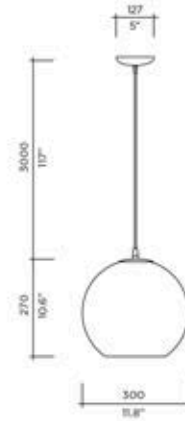

FORT KNOX

Designer | Filipe Lisboa

High-quality polycarbonate body for sizes SM, MM and GM

Spun metal body for size BM (baby) with white interior

Metalized interior and exterior finish

Black metal canopy

Custom designed clusters and drops are available

Includes black cable

LED option is available

REFLECTIVE FINISHES

SILVER 12

SMOKE 21

COPPER 22

GOLD 24

Fort Knox Suspension
 Model Size 125
 Ref. # BM.07.798_...
 Lamp G-4 Bi-Pin (12V-120V/220V)
 1 x 20W max (G4 Halogen)
 1 x 2W LED (G4)

Fort Knox Suspension
 Model Size 300
 Ref. # SM.07.798_...
 Lamp E26 / E27 (120V/220V)
 1 x 60W max (incandescent)
 1 x 60W equivalent

Fort Knox Suspension
 Model Size 400
 Ref. # MM.07.798_...
 Lamp E26 / E27 (120V/220V)
 1 x 75W max (incandescent)
 1 x 75W equivalent

Fort Knox Suspension
 Model Size 500
 Ref. # GM.07.798_...
 Lamp E26 / E27 (120V/220V)
 1 x 75W max (incandescent)
 1 x 75W equivalent

	BM	SM	MM	GM
Lbs	1	1	2	3
Kg	.45	.45	.9	1.4