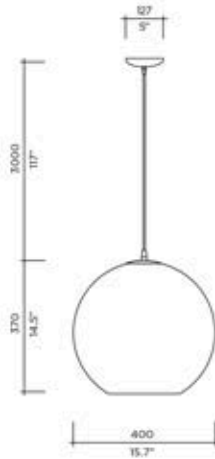

FORT KNOX

Designer | Filipe Lisboa

High-quality polycarbonate body for sizes SM, MM and GM

Spun metal body for size BM (baby) with white interior

Metalized interior and exterior finish

Black metal canopy

Custom designed clusters and drops are available

Includes black cable

LED option is available

REFLECTIVE FINISHES

SILVER 12

SMOKE 21

COPPER 22

GOLD 24

Fort Knox Suspension
 Model Size 125
 Ref. # BM.07.798_...
 Lamp G-4 Bi-Pin (12V-120V/220V)
 1 x 20W max (G4 Halogen)
 1 x 2W LED (G4)

Fort Knox Suspension
 Model Size 300
 Ref. # SM.07.798_...
 Lamp E26 / E27 (120V/220V)
 1 x 60W max (incandescent)
 1 x 60W equivalent

Fort Knox Suspension
 Model Size 400
 Ref. # MM.07.798_...
 Lamp E26 / E27 (120V/220V)
 1 x 75W max (incandescent)
 1 x 75W equivalent

Fort Knox Suspension
 Model Size 500
 Ref. # GM.07.798_...
 Lamp E26 / E27 (120V/220V)
 1 x 75W max (incandescent)
 1 x 75W equivalent

	BM	SM	MM	GM
Lbs	1	1	2	3
Kg	.45	.45	.9	1.4