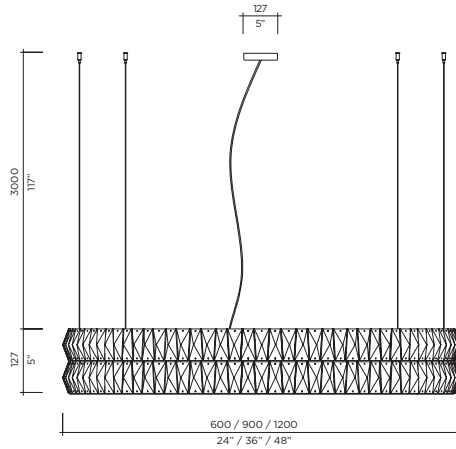

VISO LIGHTING

GIA SPECS

Model **Gia Round Suspension**
 Size 600, 900, 1200
 Ref. # SM.07.281
 MM.07.281
 GM.07.281

Bulb G9 Bi-Pin Halogen (120V/220V)
 6 x 25W (600)
 10 x 25W (900)
 12 x 25W (1200)

6 x 25W equivalent
 10 x 25W equivalent
 12 x 25W equivalent

	SM	MM	GM
Lbs	35	45	58
Kg	15.9	20.4	26.3

--	--

Model **Gia Suspension**
 Size 1200, 1800, 2400
 Ref. # SM.07.271
 MM.07.271
 GM.07.271

Bulb G9 Bi-Pin Halogen (120V/220V)
 5 x 25W (1200)
 7 x 25W (1800)
 10 x 25W (2400)

5 x 25W equivalent
 7 x 25W equivalent
 10 x 25W equivalent

	SM	MM	GM
Lbs	35	45	58
Kg	15.9	20.4	26.3

--	--