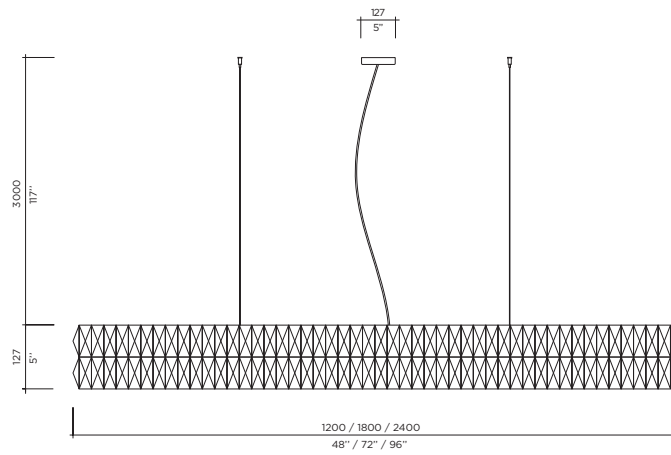

VISO LIGHTING

GIA SPECS

Model **Gia Round Suspension**
 Size 600, 900, 1200
 Ref. # SM.07.281
 MM.07.281
 GM.07.281

Bulb G9 Bi-Pin Halogen (120V/220V)
 6 x 25W (600)
 10 x 25W (900)
 12 x 25W (1200)

6 x 25W equivalent
 10 x 25W equivalent
 12 x 25W equivalent

	SM	MM	GM
Lbs	35	45	58
Kg	15.9	20.4	26.3

--	--

Model **Gia Suspension**
 Size 1200, 1800, 2400
 Ref. # SM.07.271
 MM.07.271
 GM.07.271

Bulb G9 Bi-Pin Halogen (120V/220V)
 5 x 25W (1200)
 7 x 25W (1800)
 10 x 25W (2400)

5 x 25W equivalent
 7 x 25W equivalent
 10 x 25W equivalent

	SM	MM	GM
Lbs	35	45	58
Kg	15.9	20.4	26.3

--	--