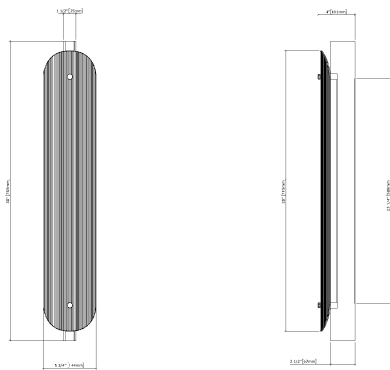

LINEA

Designer | VISO Design Studio

Clean, distinctive lines characterize the Linea Glass Collection. Available in three different sizes, this modern wall sconce features a linear fluted glass shade that diffuses the light in a calming manner while creating linear array effect.

The elegant bend metal spine is available in Aluminum or Brass, allowing for customization to your specific interior design. The sconce is lit with a linear LED lamp and is compatible with a variety of dimming platforms. A simple and elegant surface mounted fixture perfect for countless residential and hospitality applications.

- Available in two finishes
- Integrated LED 3000K
- Horizontal or vertical installation models
- Average Rated Life: 40,000 - 50,000 hours
- Triac/ELV dimming

Model Linea Sconce
 Size 485mm
 Ref. # SM.09.233._ _
 Lamping 15W integrated AC LED module
 3000K, CRI 90, 1350lm
 Triac/ELV dimmable
 Average Rated Life:
 40,000 - 50,000 hours

Model Linea Sconce
 Size 765mm
 Ref. # MM.09.233._ _
 Lamping 30W integrated AC LED module
 3000K, CRI 90, 2700lm
 Triac/ELV dimmable
 Average Rated Life:
 40,000 - 50,000 hours

Model Linea Sconce
 Size 1345mm
 Ref. # GM.07.233._ _
 Lamping 60W integrated AC LED module
 3000K, CRI 90, 5400lm
 Triac/ELV dimmable
 Average Rated Life:
 40,000 - 50,000 hours