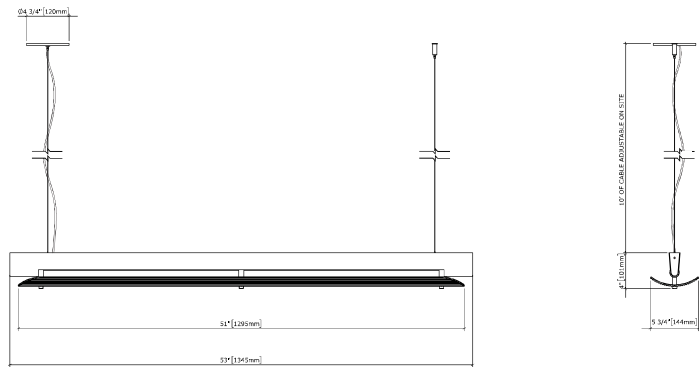

- Available in two finishes
- Integrated LED 3000K
- Horizontal or vertical installation models
- Average Rated Life: 40,000 - 50,000 hours
- Triac/ELV dimming

Model Linea Sconce
 Size 485mm
 Ref. # SM.09.233._ _
 Lamping 15W integrated AC LED module
 3000K, CRI 90, 1350lm
 Triac/ELV dimmable
 Average Rated Life:
 40,000 - 50,000 hours

Model Linea Sconce
 Size 765mm
 Ref. # MM.09.233._ _
 Lamping 30W integrated AC LED module
 3000K, CRI 90, 2700lm
 Triac/ELV dimmable
 Average Rated Life:
 40,000 - 50,000 hours

Model Linea Sconce
 Size 1345mm
 Ref. # GM.07.233._ _
 Lamping 60W integrated AC LED module
 3000K, CRI 90, 5400lm
 Triac/ELV dimmable
 Average Rated Life:
 40,000 - 50,000 hours