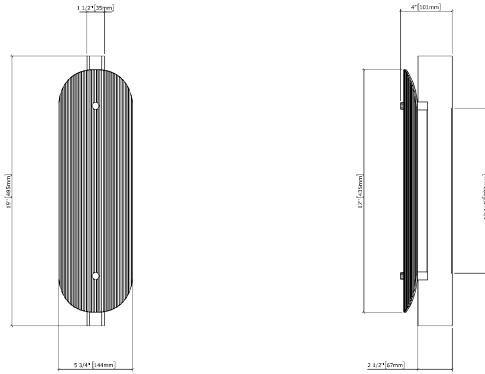

LINEA

Designer | VISO Design Studio

Clean, distinctive lines characterize the Linea Glass Collection. Available in three different sizes, this modern wall sconce features a linear fluted glass shade that diffuses the light in a calming manner while creating linear array effect.

The elegant bend metal spine is available in Aluminum or Brass, allowing for customization to your specific interior design. The sconce is lit with a linear LED lamp and is compatible with a variety of dimming platforms. A simple and elegant surface mounted fixture perfect for countless residential and hospitality applications.

- Available in two finishes
- Integrated LED 3000K
- Horizontal or vertical installation models
- Average Rated Life: 40,000 - 50,000 hours
- Triac/ELV dimming

Model Linea Sconce
 Size 485mm
 Ref. # SM.09.233._ _
 Lamping 15W integrated AC LED module
 3000K, CRI 90, 1350lm
 Triac/ELV dimmable
 Average Rated Life:
 40,000 - 50,000 hours

Model Linea Sconce
 Size 765mm
 Ref. # MM.09.233._ _
 Lamping 30W integrated AC LED module
 3000K, CRI 90, 2700lm
 Triac/ELV dimmable
 Average Rated Life:
 40,000 - 50,000 hours

Model Linea Sconce
 Size 1345mm
 Ref. # GM.07.233._ _
 Lamping 60W integrated AC LED module
 3000K, CRI 90, 5400lm
 Triac/ELV dimmable
 Average Rated Life:
 40,000 - 50,000 hours