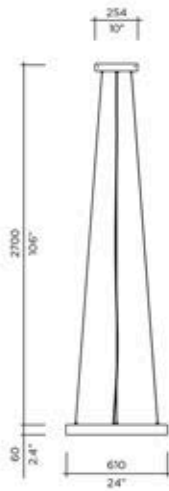

THE RING

Designer | VISO Design Studio

Plated steel body is available in multiple finishes

Custom sizes and colours are available

Custom canopies are available*

Dimming options are available

Diffuser is included

LED

*Custom canopies are available for orders above \$5K only.

Model **Ring Suspension**
 Size 610
 Ref. # SM.07.500._._
 Lamping 1 x 30W LED
 3000K, 2400Lm

Model **Ring Suspension**
 Size 914
 Ref. # MM.07.500._._
 Lamping 1 x 36w LED
 3000K, 2880Lm

Model **Ring Suspension**
 Size 1219
 Ref. # GM.07.500._._
 Lamping 1 x 48w LED
 3000K, 3840Lm

	SM	MM	GM
Lbs	9	14	29
Kg	4	6,4	13