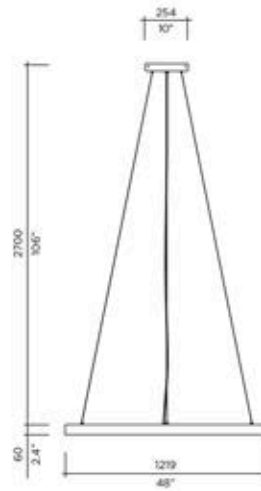

LED

*Custom canopies are available for orders above \$5K only.

Model **Ring Suspension**
 Size 610
 Ref. # SM.07.500._._
 Lamping 1 x 30W LED
 3000K, 2400Lm

Model **Ring Suspension**
 Size 914
 Ref. # MM.07.500._._
 Lamping 1 x 36w LED
 3000K, 2880Lm

Model **Ring Suspension**
 Size 1219
 Ref. # GM.07.500._._
 Lamping 1 x 48w LED
 3000K, 3840Lm

	SM	MM	GM
Lbs	9	14	29
Kg	4	6,4	13