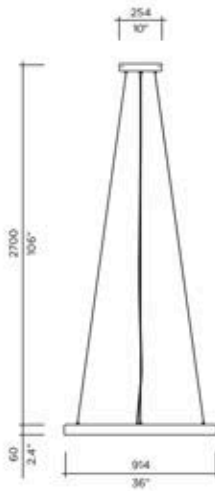

LED

*Custom canopies are available for orders above \$5K only.

Model **Ring Suspension**
 Size 610
 Ref. # SM.07.500._._
 Lamping 1 x 30W LED
 3000K, 2400Lm

Model **Ring Suspension**
 Size 914
 Ref. # MM.07.500._._
 Lamping 1 x 36w LED
 3000K, 2880Lm

Model **Ring Suspension**
 Size 1219
 Ref. # GM.07.500._._
 Lamping 1 x 48w LED
 3000K, 3840Lm

	SM	MM	GM
Lbs	9	14	29
Kg	4	6,4	13