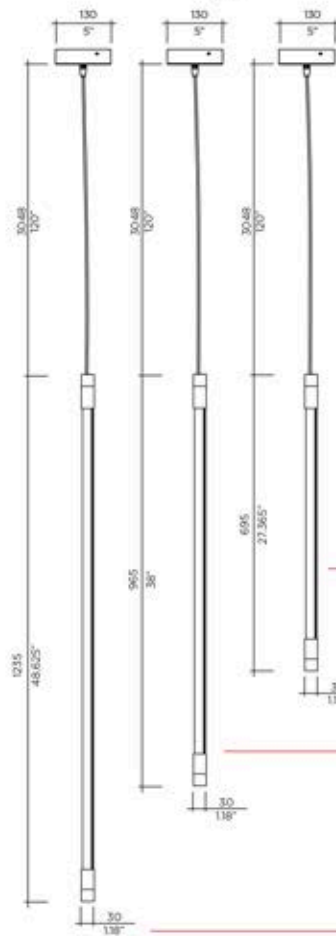

VERTICAL CONFIGURATION

Model: Thin LED Suspension
Size: 695
Ref. #: XBM.07.950___L
Lamping: 1 x 8W LED
3000K, 640Lm
0-10V and ELV Dimming

Model: Thin LED Suspension
Size: 965
Ref. #: BM.07.950___L
Lamping: 1 x 12W LED
3000K, 960Lm
0-10V and ELV Dimming

Model: Thin LED Suspension
Size: 1235
Ref. #: SM.07.950___L
Lamping: 1 x 16W LED
3000K, 1280Lm
0-10V and ELV Dimming