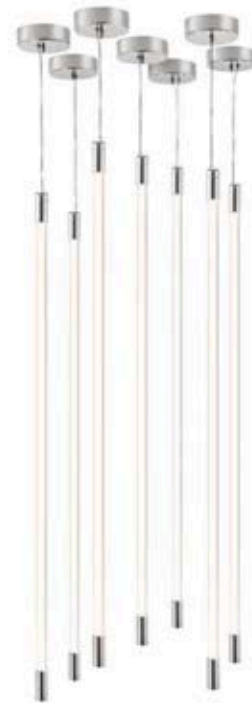

THIN LED

Designer | Filipe Lisboa

Plated metal finishes are available

Dual dimming with 0-10V

ELV (reverse phase)

Colour temperature: 3000K

Custom canopies are available

Horizontal or vertical installation models

Custom metal finish components are available

METALLIC FINISHES

SILVER 12

COPPER 22

GOLD 24

Model: Thin LED Suspension
 Size: 1235
 Ref. #: SM.07.951___L
 Lamping: 1 x 16W LED
 3000K, 1280Lm
 0-10V and ELV Dimming

Model: Thin LED Suspension
 Size: 965
 Ref. #: BM.07.951___L
 Lamping: 1 x 12W LED
 3000K, 960Lm
 0-10V and ELV Dimming

Model: Thin LED Suspension
 Size: 695
 Ref. #: XBM.07.951___L
 Lamping: 1 x 8W LED
 3000K, 640Lm
 0-10V and ELV Dimming

Model: Thin LED Suspension
 Size: 1235
 Ref. #: SM.07.950___L
 Lamping: 1 x 16W LED
 3000K, 1280Lm
 0-10V and ELV Dimming