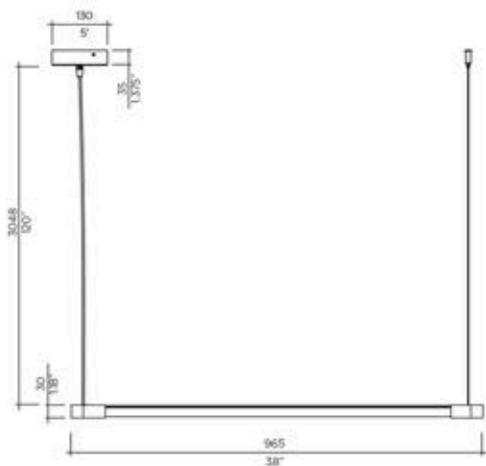

Custom metal finish components are available

METALLIC FINISHES

SILVER 12

COPPER 22

GOLD 24

Model: Thin LED Suspension
 Size: 1235
 Ref. #: SM.07.951___L
 Lamping: 1 x 16W LED
 3000K, 1280Lm
 0-10V and ELV Dimming

Model: Thin LED Suspension
 Size: 965
 Ref. #: BM.07.951___L
 Lamping: 1 x 12W LED
 3000K, 960Lm
 0-10V and ELV Dimming

Model: Thin LED Suspension
 Size: 695
 Ref. #: XBM.07.951___L
 Lamping: 1 x 8W LED
 3000K, 640Lm
 0-10V and ELV Dimming

SM	BM	XBM
Lbs 1	1	1
Kg .45	.45	.45

VERTICAL CONFIGURATION

Model: Thin LED Suspension
 Size: 695
 Ref. #: XBM.07.950___L
 Lamping: 1 x 8W LED
 3000K, 640Lm
 0-10V and ELV Dimming

Model: Thin LED Suspension
 Size: 965
 Ref. #: BM.07.950___L
 Lamping: 1 x 12W LED
 3000K, 960Lm
 0-10V and ELV Dimming

Model: Thin LED Suspension
 Size: 1235
 Ref. #: SM.07.950___L
 Lamping: 1 x 16W LED
 3000K, 1280Lm
 0-10V and ELV Dimming