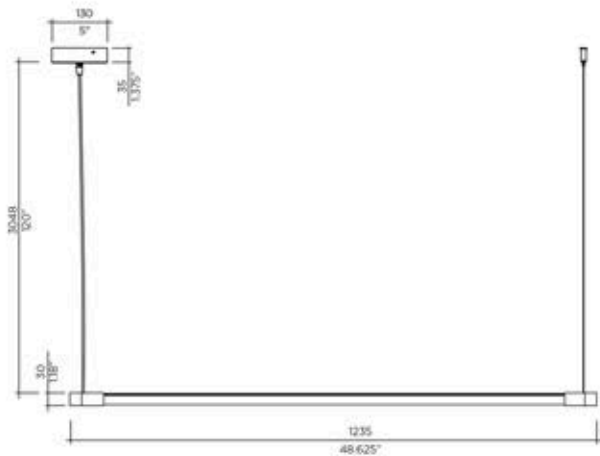

Custom metal finish components are available

METALLIC FINISHES

SILVER 12

COPPER 22

GOLD 24

Model: Thin LED Suspension
 Size: 1235
 Ref. #: SM.07.951___L
 Lamping: 1 x 16W LED
 3000K, 1280Lm
 0-10V and ELV Dimming

Model: Thin LED Suspension
 Size: 965
 Ref. #: BM.07.951___L
 Lamping: 1 x 12W LED
 3000K, 960Lm
 0-10V and ELV Dimming

Model: Thin LED Suspension
 Size: 695
 Ref. #: XBM.07.951___L
 Lamping: 1 x 8W LED
 3000K, 640Lm
 0-10V and ELV Dimming

SM	BM	XBM
Lbs 1	1	1
Kg .45	.45	.45

VERTICAL CONFIGURATION

Model: Thin LED Suspension
 Size: 695
 Ref. #: XBM.07.950___L
 Lamping: 1 x 8W LED
 3000K, 640Lm
 0-10V and ELV Dimming

Model: Thin LED Suspension
 Size: 965
 Ref. #: BM.07.950___L
 Lamping: 1 x 12W LED
 3000K, 960Lm
 0-10V and ELV Dimming

Model: Thin LED Suspension
 Size: 1235
 Ref. #: SM.07.950___L
 Lamping: 1 x 16W LED
 3000K, 1280Lm
 0-10V and ELV Dimming