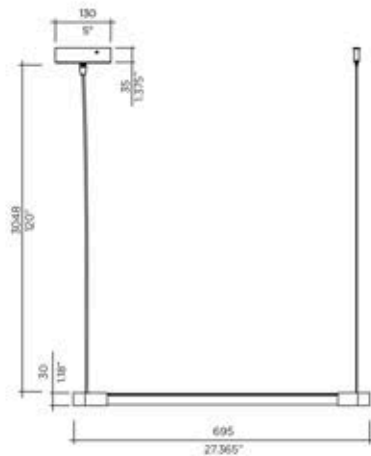

Custom metal finish components are available

METALLIC FINISHES

SILVER 12

COPPER 22

GOLD 24

Model: Thin LED Suspension
 Size: 1235
 Ref. #: SM.07.951___L
 Lamping: 1 x 16W LED
 3000K, 1280Lm
 0-10V and ELV Dimming

Model: Thin LED Suspension
 Size: 965
 Ref. #: BM.07.951___L
 Lamping: 1 x 12W LED
 3000K, 960Lm
 0-10V and ELV Dimming

Model: Thin LED Suspension
 Size: 695
 Ref. #: XBM.07.951___L
 Lamping: 1 x 8W LED
 3000K, 640Lm
 0-10V and ELV Dimming

SM	BM	XBM
Lbs 1	1	1
Kg .45	.45	.45

VERTICAL CONFIGURATION

Model: Thin LED Suspension
 Size: 695
 Ref. #: XBM.07.950___L
 Lamping: 1 x 8W LED
 3000K, 640Lm
 0-10V and ELV Dimming

Model: Thin LED Suspension
 Size: 965
 Ref. #: BM.07.950___L
 Lamping: 1 x 12W LED
 3000K, 960Lm
 0-10V and ELV Dimming

Model: Thin LED Suspension
 Size: 1235
 Ref. #: SM.07.950___L
 Lamping: 1 x 16W LED
 3000K, 1280Lm
 0-10V and ELV Dimming