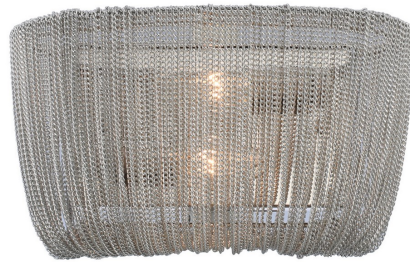

Genevieve 2 Light Wall Sconce

Model 316920PN

Collection Name: Genevieve
Dimensions (in.): 12" W x 7" H
Backplate/Canopy(in.): 5" L x 9" W x 1" H
Chain/Wire (ft.): 0
Lamp Type: E12 Candelabra
Hanging Weight (lbs.): 4
Bulbs Wattage: 40
Rated For: Dry
No of Bulbs: 2
Energy Star: No
Shipping Method: Small Parcel
Shipping Weight (lbs.): 7