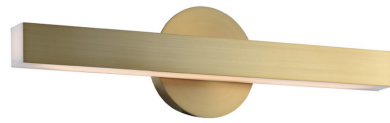

Lavo LED ADA Wall Sconce

Model 509921WB

Collection Name: Lavo
Dimensions (in.): W: 5" H: 22" L: 4" E: 4"
Backplate/Canopy(in.): D: 5"W: 5" H:5" L:2"
Hanging Weight (lbs.): 6
Lamp Type: LED
Bulbs Wattage: 10
Energy Star: No
Rated For: Indoor
Shipping Method: Small Parcel
Shipping Weight (lbs.): 7