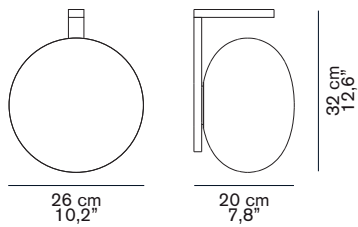

ALBA 174

Mariana Pellegrino Soto
2018

Wall lamp giving diffused light in polished opaline blown-glass. Satin brass finish structure with rectangular profile.

DIMENSIONS

MATERIALS

metal/blown-glass

COLORS

satin brass
polished opaline

DIMENSIONS

1 x max 60 W - E26

 equipped without bulb

MARKS

FURTHER INFORMATION

PACKAGING

dimensions 56x48x38 cm / 22,1"x18,9"x14,9"
volume 0,1022 m³ / 3,61 ft³
weight 3,7 kg / 8,16 lb

TYPE

indoor - wall lamp

PHOTOMETRIC CURVE