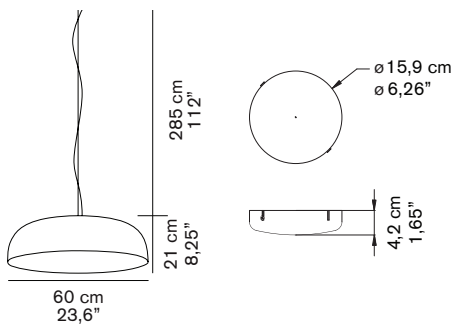

CANOPY 421

Francesco Rota
2009

Suspension lamp giving indirect fluorescent light.
Reflector and lampshade screen in lacquered metal
white, or two-colors.

DIMENSIONS

MATERIALS

aluminium

COLORS

| | |
|--|---------|
| bianco lucido/lacquered white | RAL9003 |
| esterno bianco lucido/external lacquered white | RAL9003 |
| interno melone/inner melon | RAL1028 |
| esterno bronzo/external bronze | |
| interno bianco/inner white | RAL9003 |

BULBS

1 x max 55W - 2Gx13

 equipped with bulb

MARKS

FURTHER INFORMATION

white rose

white cable

PACKAGING

dimensions 65x65x27 cm / 25,6"x25,6"x10,6"
 volume 0,114 m³ / 4,02 ft³
 weight 8,5 kg / 18,7 lb

TYPE

indoor - suspension lamp

PHOTOMETRIC CURVE