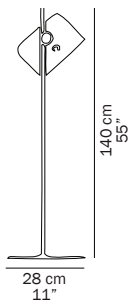

## COUPÉ 3321

Joe Colombo  
1967

Floor lamp giving direct light, lacquered metal base, chromium-plated stem, adjustable reflector in lacquered aluminium.

### DIMENSIONS

### PACKAGING

dimensions 29x22x149 cm / 11,4"x8,6"x58,7"  
volume 0,095 m<sup>3</sup> / 3,35 ft<sup>3</sup>  
weight 7,5 kg / 16,53 lb