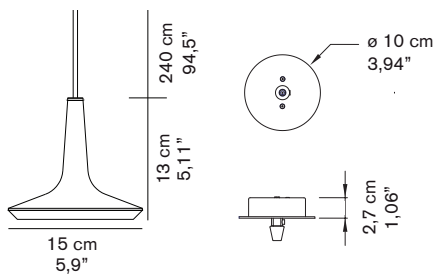

KIN 478

Francesco Rota
2012

Suspension lamp giving direct and diffused light. Metal turned body lamp. PMMA transparent diffuser.

DIMENSIONS

MATERIALS

metal/PMMA

COLORS

lacquered white	RAL9003
lacquered black	RAL9005
glossy copper	

BULBS

LED 110V - 1 x 4 W - 3000° K - CRI > 85

MARKS

FURTHER INFORMATION

	white rose
	transparent cable
	accessory: multiple ceiling bar/plate

PACKAGING

dimensions 23x23x27 cm / 9,1"x9,1"x10,6"
volume 0,0142 m³ / 0,50 ft³
weight 1,5 kg / 3,30 lb

TYPE

indoor - suspension lamp

PHOTOMETRIC CURVE