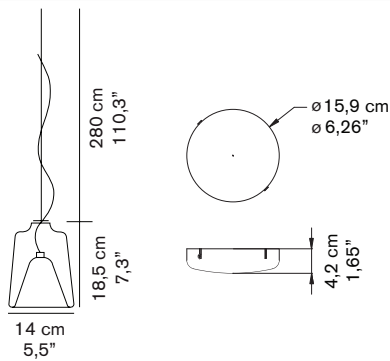

LANTERNA 471

Laudani & Romanelli
1998

Suspension lamp giving diffused light. Transparent and sand-blasted Murano glass diffusers. Glazed anodized metal structure.

DIMENSIONS

MATERIALS

aluminium/blown glass

COLORS

transparent - sand blasted

BULBS

1x max 40 W - E12

equipped without bulb

Note: lamp compatible with LED bulbs (according to the market availability and without changes to the standard product)

MARKS

FURTHER INFORMATION

white rose

transparent cable

accessory: multiple ceiling bar/plate

PACKAGING

dimensions 22x22x44 cm / 8,7"x8,7"x17,3"
volume 0,0212 m³ / 0,74 ft³
weight 2 kg / 4,40 lb

TYPE

indoor - suspension lamp

PHOTOMETRIC CURVE