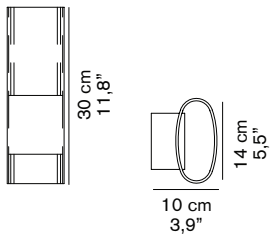

LINE 147

Francesco Rota
2009

Wall lamp giving indirect light (up & down) in transparent oval Pyrex glass. Structure and reflecting screen in polished aluminium.

DIMENSIONS

MATERIALS

aluminium/pyrex glass

COLORS

dimensions 22x16x51 cm / 8,7"x6,3"x20,1"
volume 0,0179 m³ / 0,63 ft³
weight 2,5 kg / 5,51 lb

TYPE

indoor - wall lamp

PHOTOMETRIC CURVE