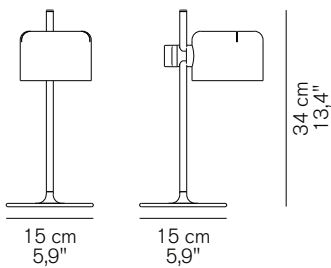

MINI COUPÉ 2201

Joe Colombo
1967

Table lamp giving direct light, lacquered metal base, chromium-plated stem, adjustable reflector in lacquered aluminium.

DIMENSIONS

MATERIALS

metal/aluminium

COLORS

| | |
|-----------------|---------|
| lacquered black | RAL9005 |
| anodic bronze | |
| scarlet red | RAL3003 |
| mustard yellow | RAL8001 |

BULBS

1 x max 10 W - G9 (LED)

 equipped without bulb

MARKS

FURTHER INFORMATION

black cable

black on/off switch

PACKAGING

 four-piece multiple packaging (one for each color)

dimensions 40x34x40 cm / 15,7"x13,4"x15,7"
volume 0,0544 m³ / 1,92 ft³
weight 7,5 kg / 16,5 lb

 two-piece multiple packaging

dimensions 40x21x33,5 cm / 15,7"x8,3"x13,2"
volume 0,0281 m³ / 0,99 ft³
weight 4 kg / 8,8 lb

TYPE

indoor - table lamp

PHOTOMETRIC CURVE