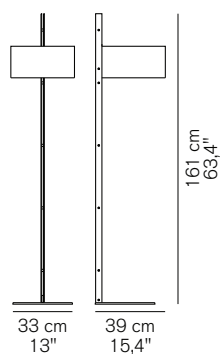

## PARALLEL 396

Victor Vasilev

2022

Lampada da terra in metallo a luce diretta. Base, asta e disco di chiusura verniciati in nero opaco, riflettore rivestito in pelle. Con dimmer universale.

Floor lamp in metal giving direct light. Base, stem and closing disk in lacquered matt black, reflector covered with leather. With universal dimmer.

### DIMENSIONI/DIMENSIONS