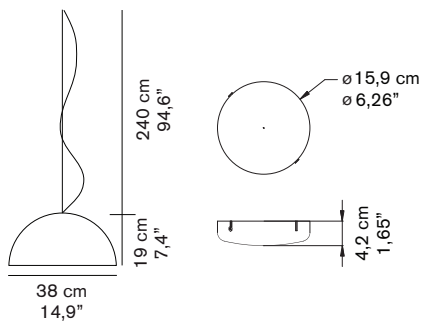

SONORA 437

Vico Magistretti
1976

Suspension lamp giving direct and reflected light. Turned aluminium reflector.

DIMENSIONS

MATERIALS

metal

COLORS

external lacquered black
inner white

RAL9005
RAL9003

external gold
inner white

RAL9003

BULBS

1 x max 60 W - E26

equipped without bulb

MARKS

FURTHER INFORMATION

black rose

black cable

Note: lamp compatible with LED bulbs (according to the market availability and without changes to the standard product)

PACKAGING

dimensions 44x44x25 cm / 17,3"x17,3"x9,8"
volume 0,0484 m³ / 1,70 ft³
weight 2,5 kg / 5,51 lb

TYPE

indoor - suspension lamp

PHOTOMETRIC CURVE