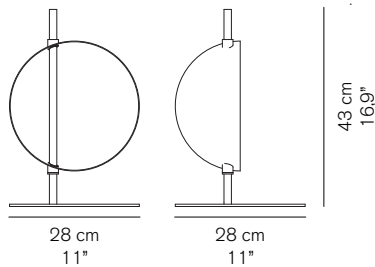

SUPERLUNA 297

Victor Vasilev
2015

Table lamp giving indirect and reflected light with one rotating metal hemisphere.

DIMENSIONS

MATERIALS

metal

COLORS

matt black	RAL9005
matt black stem	RAL9005
anodic brass	
matt black stem	RAL9005

BULBS

1 x max 7,5 W - LED
3000° K - 765 lm - CRI > 85

 equipped with led

MARKS

FURTHER INFORMATION

black cable

black on/off switch

PACKAGING

dimensions 35x35x51 cm / 13,7"x13,7"x20"
volume 0,0625 m³ / 2,20 ft³
weight 5 kg / 11,02 lb

TYPE

indoor - table lamp

PHOTOMETRIC CURVE