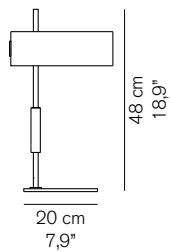

1953 243

Ostuni & Forti
1953

Table led lamp in metal giving direct light. Reflector, base and handle in painted matt black, stem and closing disk in satin gold.

DIMENSIONS

MATERIAL

metal

COLORS

satin gold
matt black

BULBS

1 x max 75 W - E26

 equipped without bulb

MARKS

FURTHER INFORMATION

black universal dimmer

Halogen lamp
25-160W (220-240V)
25-80W (100-127V)
LED lamps
4-25W (220-240V)
4-25W (100-127V)

black cable

PACKAGING

dim./dim. 42x42x20 cm / 16,5"x16,5"x7,9"
volume/volume 0,035 m³ / 1,24 ft³
peso/weight 5,7 kg / 12,56 lb

TYPE

indoor - table lamp

PHOTOMETRIC CURVE