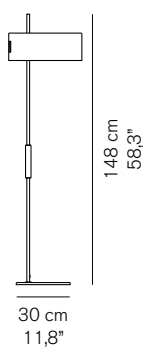

1953 343
Ostuni & Forti
1953

Floor led lamp in metal giving direct light. Reflector, base and handle in painted matt black, stem and closing disk in satin gold.

DIMENSIONS

MATERIAL

metal

COLORS

satin gold
matt black

PACKAGING

Struttura/Structure

dim./dim. 16x20x140 cm / 6,3"x7,9"x55,1"
volume/volume 0,045 m³ / 1,6 ft³
peso/weight 3,8 kg / 8,38 lb

Riflettore+Base/Reflector+Base

dim./dim. 50x50x25 cm / 19,7"x19,7"x9,8"
volume/volume 0,063 m³ / 2,2 ft³
peso/weight 13,6 kg / 30 lb

TYPE

indoor - floor lamp

PHOTOMETRIC CURVE