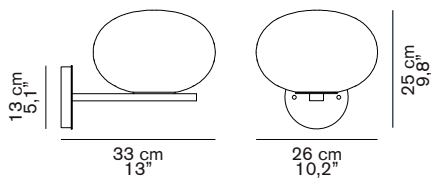

## ALBA 176

Mariana Pellegrino Soto  
2017

Wall lamp giving diffused light in polished opaline blown-glass. Satin brass finish structure with rectangular profile.

### DIMENSIONS

### PACKAGING

dimensions 56x48x38 cm / 22,1"x18,9"x14,9"  
volume 0,1022 m<sup>3</sup> / 3,61 ft<sup>3</sup>  
weight 3,7 kg / 8,16 lb