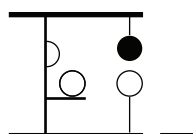

BULBS

1 x max 60 W - E26

equipped without bulb

MARKS

FURTHER INFORMATION

white rose

transparent cable

accessory: multiple ceiling plate/square

PACKAGING

dimensions 41x41x36 cm / 16,1"x16,1"x14,2"
volume 0,0606 m³ / 2,14 ft³
weight 3,7 kg / 8,16 lb

TYPE

indoor - suspension lamp

PHOTOMETRIC CURVE