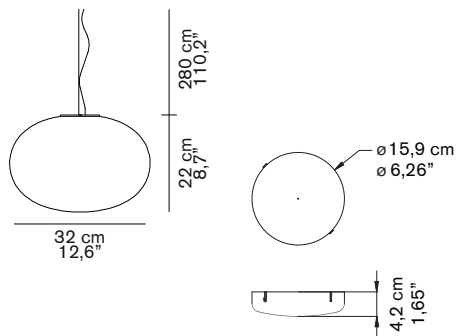

ALBA 465

Mariana Pellegrino Soto
2017

Suspension lamp giving diffused light in polished opaline blown-glass. Satin brass finish structure.

DIMENSIONS

MATERIALS

metal/blown-glass

COLORS

satin brass
polished opaline

BULBS

1 x max 60 W - E26

equipped without bulb

MARKS

FURTHER INFORMATION

white rose

transparent cable

accessory: multiple ceiling plate/square

PACKAGING

dimensions 41x41x36 cm / 16,1"x16,1"x14,2"
volume 0,0606 m³ / 2,14 ft³
weight 3,7 kg / 8,16 lb

TYPE

indoor - suspension lamp

PHOTOMETRIC CURVE