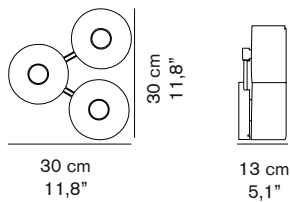

FIORE 103

Laudani & Romanelli
2007

Wall and ceiling lamp in transparent blown glass giving direct and diffused light. Chromium-plated metal structure with 3 lights in triangular position.

DIMENSIONS

MATERIALS

metal/blown glass

COLORS

transparent

BULBS

3 x max 25 W - E12

equipped without bulb

MARKS

FURTHER INFORMATION

Note: lamp compatible with LED bulbs (according to the market availability and without changes to the standard product)

PACKAGING

dimensions 33x33x26 cm / 12,9"x12,9"x10,2"
volume 0,0283 m³ / 0,99 ft³
weight 4 kg / 8,82 lb

TYPE

indoor - wall lamp

PHOTOMETRIC CURVE