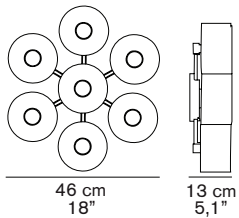

FIORE 173
Laudani & Romanelli
2007

Wall and ceiling lamp in transparent blown glass giving direct and diffused light. Chromium-plated metal structure with 7 lights on a flower disposition.

DIMENSIONS

MATERIALS

metal/blown glass

COLORS

transparent

BULBS

7 x max 25 W - E12

 equipped without bulb

Note: lamp compatible with LED bulbs (according to the market availability and without changes to the standard product)

MARKS

FURTHER INFORMATION

PACKAGING

dimensions 52x52x30 cm / 20,5"x20,5"x11,8"
volume 0,0811 m³ / 2,86 ft³
weight 8,5 kg / 16,5 lb

TYPE

indoor - wall lamp

PHOTOMETRIC CURVE