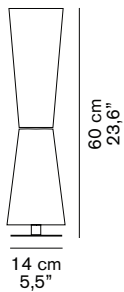

LU-LU 211

Stefano Casciani
1996

Table lamp. Murano glass diffuser. Brushed metal base.
Double lighting with dimmer.

DIMENSIONS

MATERIALS

metal/blown glass

COLORS

opaline opaque

dimensions 25x28x70 cm / 9,8"x11"x27,6"
volume 0,049 m³ / 1,73 ft³
weight 5 kg / 11,02 lb

TYPE

indoor - table lamp

PHOTOMETRIC CURVE