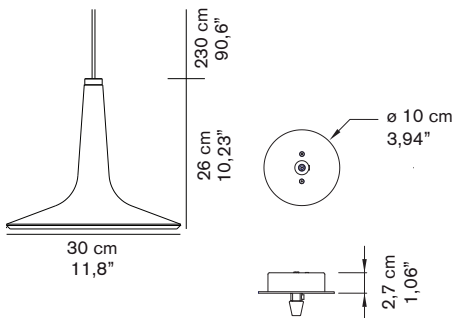

KIN 479

Francesco Rota
2012

Suspension lamp giving direct and diffused light. Metal turned body lamp. PMMA transparent diffuser.

DIMENSIONS

MATERIALS

metal/PMMA

COLORS

lacquered white	RAL9003
lacquered black	RAL9005
glossy copper	

BULBS

LED 110V - 1 x 12 W - 3000° K - CRI > 85

 equipped with led

MARKS

FURTHER INFORMATION

-  white rose
-  transparent cable
-  accessory: multiple ceiling bar/plate

PACKAGING

dimensions 36x36x42 cm / 14,2"x14,2"x16,5"
volume 0,0544 m³ / 1,92 ft³
weight 3,5 kg / 7,71 lb

TYPE

indoor - suspension lamp

PHOTOMETRIC CURVE