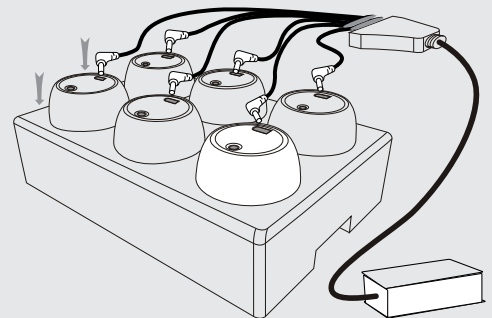

\$0,15 / day*

(*) Average operating cost per table for 2 years

Shade

- acrylic glass (mini CLASSIC / mini ICEBERG)
- PE (Mini EGG)
- modurable and shock resistant
- mini CLASSIC = 135 x 75 mm
- mini EGG = 135 x 105 mm
- mini ICEBERG = 135 x 74 mm

Remote control operated only
(to avoid customers playing with lamps)

Charging time: 5h
autonomy up to 20h
+500 charging cycles

Charging Tray (included)

- multi-charger (up to 6 lamps)
- stackable to save space
- thermo-moulding EVA