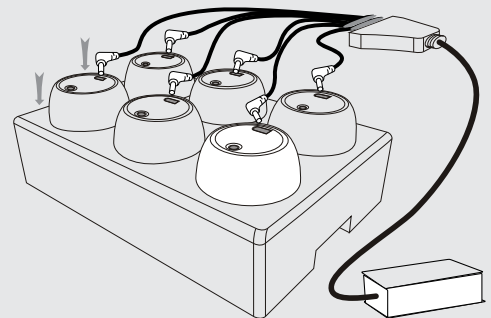

\$0,15 / day*

(*) Average operating cost per table for 2 years

Shade

- acrylic glass (mini CLASSIC / mini ICEBERG)
- PE (Mini EGG)
- modurable and shock resistant
- mini CLASSIC = 135 x 75 mm
- mini EGG = 135 x 105 mm
- mini ICEBERG = 135 x 74 mm

Remote control operated only
(to avoid customers playing with lamps)

Charging time: 5h
autonomy up to 20h
+500 charging cycles

Charging Tray (included)

- multi-charger (up to 6 lamps)
- stackable to save space
- thermo-moulding EVA