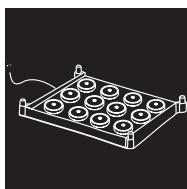

ACCESSORIES

TRAY/TROLLEY