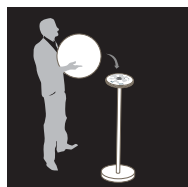

ACCESSORIES

STAND IT