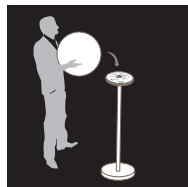

STANDARDS

- CE - FCC - RoHS - IP 68
- 1 year warranty

DIMENSIONS

- Product: 20 x 35 x 50 cm
- Box: 35 x 35 x 50 cm
- Net weight: 3 Kg

CONTAINS

+

ACCESSORIES

STAND IT