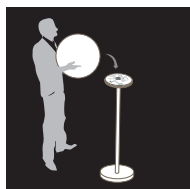

ACCESSORIES

STAND IT