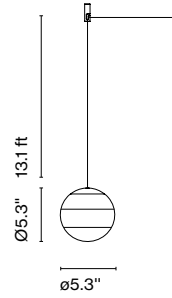

Dipping light 13 - 24V

Code	Finish	Dimming	Electrical
A691-250	White	24V	Electrical Rating: 24Vdc 6W
A691-251	Blue	24V	Luminaire: 203lm
A691-252	Green	24V	CCT: 2700K
A691-253	Amber	24V	CRI: 90
A691-254	Pink	24V	

Dimmable: Yes
Integrated dimmer: No
Dimming protocols: Dependent on purchased power supply.

Materials
Diffuser: Brilliant white blown glass globe with layered paint
Cover: Polycarbonate

Dry locations only

LED included