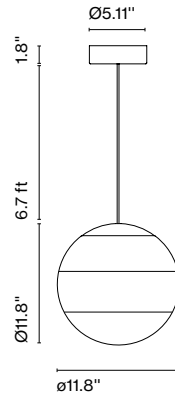

Dipping light 30

Code	Finish	Dimming	Electrical
A691-372	White	ELV	ELV
A691-373	Blue	ELV	Electrical Rating: 100-120VAC 50-60Hz 14W
A691-374	Green	ELV	Luminaire: 379lm
A691-375	Amber	ELV	CCT: 2700K
A691-376	Pink	ELV	CRI: 90
A691-418	White	0-10V	0-10V
A691-419	Blue	0-10V	Electrical Rating: 110 - 127VAC 50-60Hz 14W
A691-420	Green	0-10V	Luminaire: 379lm
A691-421	Amber	0-10V	CCT: 2700K
A691-422	Pink	0-10V	CRI: 90

Dimmable: Yes
Integrated dimmer: No
Dimming protocols: Phase cut 0-10V, ELV

Materials
Diffuser: Brilliant white blown glass globe with layered paint
Cover: Polycarbonate
Canopy: Metal

LED included

Dry locations only