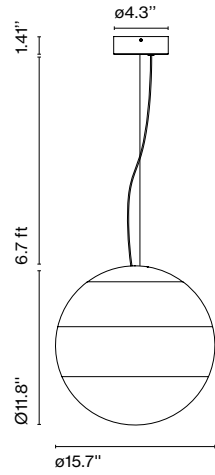

Dipping light 40

Code	Finish	Dimming	Electrical
A691-550-30-27K	● Amber	ELV	ELV
A691-550-35-27K	● Off-White	ELV	Electrical Rating: 120VAC 60Hz 27.5W
A691-550-44-27K	● Pink	ELV	Luminaire: 3280lm
A691-550-45-27K	● Green	ELV	CCT: 2700K
A691-550-48-27K	● Blue	ELV	CRI: 90
A691-551-30-27K	● Amber	ELV + 0-10V	ELV + 0-10V
A691-551-35-27K	● Off-White	ELV + 0-10V	Electrical Rating: 120VAC 60Hz 27.5W
A691-551-44-27K	● Pink	ELV + 0-10V	Luminaire: 3280
A691-551-45-27K	● Green	ELV + 0-10V	CCT: 2700K
A691-551-48-27K	● Blue	ELV + 0-10V	CRI: 90

Dimmable: Yes
Integrated dimmer: No
Dimming protocols: ELV, Dual ELV + 0-10V dimming

Materials
Diffuser: Brilliant white blown glass globe with layered paint
Cover: Polycarbonate
Canopy: Metal

LED included

Dry locations only

⚠ WARNING. California Proposition 65 Warning for California Consumers. This product can expose you to chemicals including wood dust and lead which are known to the State of California to cause cancer or birth defects or other reproductive harm. For more information go to www.P65Warnings.ca.gov

Watch the video marsetusa@marset.com
www.marset.com

Download Photometric data file (LDT or IES)
2D, 3D, Photometric Data
Assembly instructions

Collection