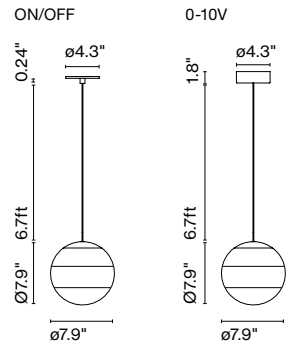

Dipping light 20

Code	Finish	Dimming	Electrical
A691-366	White	on/off	on/off
A691-367	Blue	on/off	Electrical Rating: 90 - 264VAC 50-60Hz 6W
A691-368	Green	on/off	Luminaire: 231lm
A691-369	Amber	on/off	CCT: 2700K
A691-370	Pink	on/off	CRI: 90
A691-412	White	0-10V	0-10V
A691-413	Blue	0-10V	Electrical Rating: 110 - 127VAC 50-60Hz 6W
A691-414	Green	0-10V	Luminaire: 231lm
A691-415	Amber	0-10V	CCT: 2700K
A691-416	Pink	0-10V	CRI: 90

Dimmable: Yes
Integrated dimmer: No
Dimming protocols: 0-10V on/off

Materials
Diffuser: Brilliant white blown glass globe with layered paint
Cover: Polycarbonate
Canopy: Metal

Dry locations only

LED included