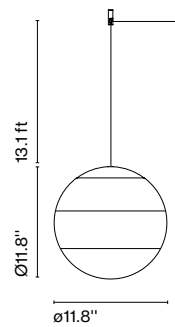

Dipping light 30 - 24V

Code	Finish	Dimming	Electrical
A691-290	White	24V	Electrical Rating: 24Vdc 11.5W
A691-291	Blue	24V	Luminaire: 379lm
A691-292	Green	24V	CCT: 2700K
A691-293	Amber	24V	CRI: 90
A691-294	Pink	24V	

Dimmable: Yes
Integrated dimmer: No
Dimming protocols: Dependent on purchased power supply.

Materials
Diffuser: Brilliant white blown glass globe with layered paint
Cover: Polycarbonate

Dry locations only

LED included