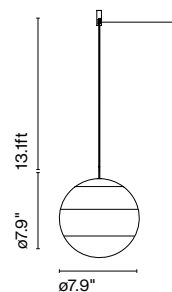

Dipping light 20 - 24V

Code	Finish	Dimming	Electrical
A691-270	White	24V	Electrical Rating: 24Vdc 5W
A691-271	Blue	24V	Luminaire: 231lm
A691-272	Green	24V	CCT: 2700K
A691-273	Amber	24V	CRI: 90
A691-274	Pink	24V	

Dimmable: Yes
Integrated dimmer: No
Dimming protocols: Dependent on purchased power supply.

Materials
Diffuser: Brilliant white blown glass globe with layered paint
Cover: Polycarbonate

Dry locations only

LED included