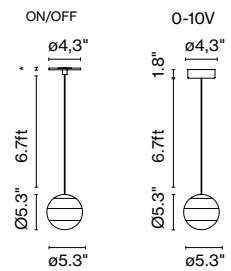

Dipping light 13

Code	Finish	Dimming	Electrical
A691-360	● White	on/off	on/off
A691-361	● Blue	on/off	Electrical Rating: 90 - 264VAC 50-60Hz 6W
A691-362	● Green	on/off	Luminaire: 203lm
A691-363	● Amber	on/off	CCT: 2700K
A691-364	● Pink	on/off	CRI: 90
A691-396	● White	0-10V	0-10V
A691-397	● Blue	0-10V	Electrical Rating: 110 - 127VAC 50-60Hz 6W
A691-398	● Green	0-10V	Luminaire: 203lm
A691-399	● Amber	0-10V	CCT: 2700K
A691-410	● Pink	0-10V	CRI: 90

Dimmable: Yes
Integrated dimmer: No
Dimming protocols: 0-10V

Materials
Diffuser: Brilliant white blown glass globe with layered paint
Cover: Polycarbonate
Canopy: Metal

Dry locations only

LED included