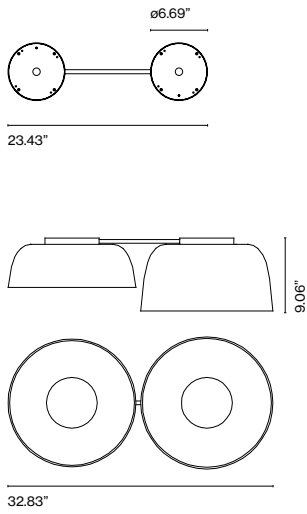

**Accessory
C2 Djembé 42**