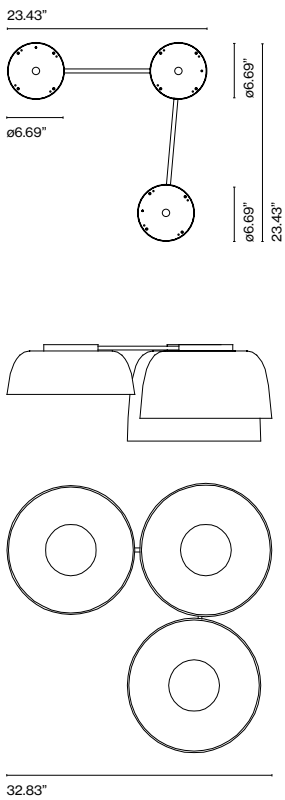

**Accessory
C3 Djembé 42**