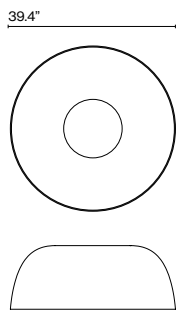

Djembé C 100.38

Djembé C 100.38

Light Source:
LED SMD 1050mA 33.8W 2700K
CRI90 4037lm
Luminaire:
Only 120 VAC TRIAC 42W 2519lm
120 - 277 VAC 0-10V 42W 2519lm

3000K available upon request

Shade made of bi-injected rotary moulded polyethylene: stone texture on the outer part and smooth satin white on the inner part of the fixture. Diffuser in lacquered grey aluminum.

- ☐ White (RAL 1013)
- ☐ Grey (RAL 7022)
- ☐ Red (RAL 3011)
- ☐ Blue sky

dimmable

Dry locations only

- [Download](#) Assembly instructions
- [Download](#) 2D
- [Download](#) 3D
- [Download](#) Photometric data

WARNING. California Proposition 65 Warning for California Consumers. This product can expose you to chemicals including wood dust and lead which are known to the State of California to cause cancer or birth defects or other reproductive harm. For more information go to www.P65Warnings.ca.gov

marsetusa@marset.com

Its outside recalls the texture of a stone, giving off a perception of great weight, emphasized by its volume. In the spacious interior you'll find a smooth, white space perfect for the reflection of light.