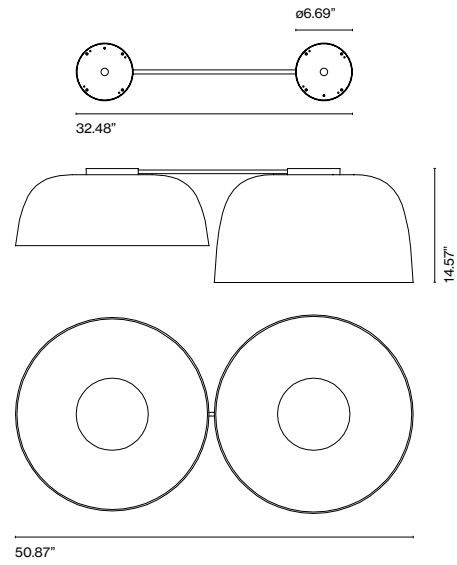

**Accessory
C2 Djembé 65**