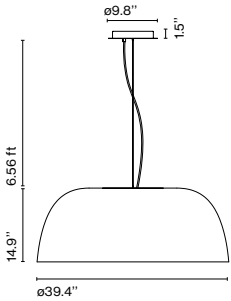

Djembé 100.38

Light Source:
LED SMD 1050mA 33.8W 2700K
CRI90 4037lm

Luminaire:
Only 120 VAC TRIAC 42W 2519lm
120 - 277 VAC 0-10V 42W 2519lm

LED included

3000K available upon request

Black electrical cord

Shade made of bi-injected rotary moulded polyethylene: stone texture on the outer part and smooth satin white on the inner part of the fixture. Diffuser in lacquered grey aluminum.

- White (RAL 1013)
- Grey (RAL 7022)
- Red (RAL 3011)
- Blue sky

Dry locations only

- [Download](#) Assembly instructions
- [Download](#) 2D
- [Download](#) 3D
- [Download](#) Photometric data

⚠ WARNING. California Proposition 65 Warning for California Consumers. This product can expose you to chemicals including wood dust and lead which are known to the State of California to cause cancer or birth defects or other reproductive harm. For more information go to www.P65Warnings.ca.gov

marsetusa@marset.com