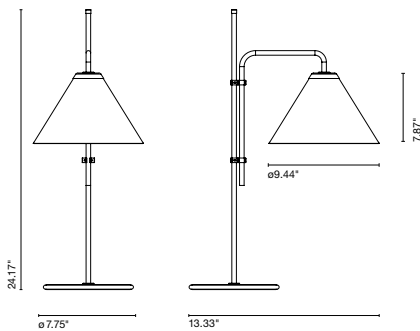

Funiculí Fabric

Lluís Porqueras

marset

Funiculí S Fabric

Funiculí S Fabric

E12 LED 5W

Black electrical cord

Base and stem in lacquered iron. White or sand polyester shade, made of a PVC-PET laminated film. Base wrapped with black rubber.