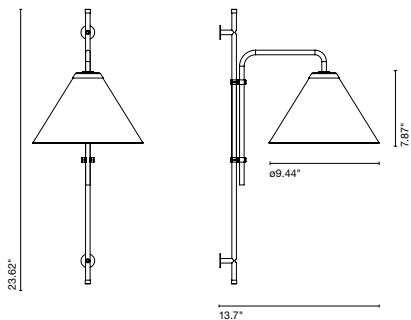

Funiculí Fabric **Lluís Porqueras**

marset

Funiculí A Fabric

Funiculí A Fabric

E12 LED 5W

Black electrical cord

Stem and wall clip in lacquered iron. White or sand polyester shade, made of a PVC-PET laminated film. Base wrapped with black rubber.