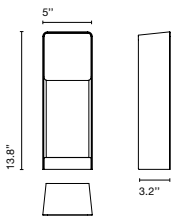

Lab Francesc Rifé

marset

Lab B 35

Lab B 60

marsetusa@marset.com
www.marset.com

Lab B 35 / B 60

Light Source:
LED SMD 700mA 4W 2700K
CRI80 320lm

Luminaire:
100-277 VAC 6.2W