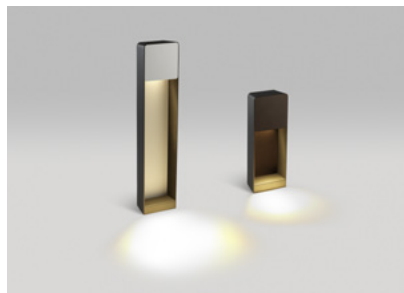

Lab Francesc Rifé

marset

Lab B 35

Lab B 60

marsetusa@marset.com
www.marset.com

Lab B 35 / B 60

Light Source:
LED SMD 700mA 4W 2700K
CRI80 320lm

Luminaire:
100-277 VAC 6.2W

LED included

Aluminium structure with front covers in either metal or pressed wood.

Structure

- Graphite grey (RAL 7024)

Lid

- White (RAL 9003)
- Brown (RAL 8019)
- Rust texture
- Iroko (under request)

Suitable for wet locations

Range

Minimal, architectural and functional, Lab is an outdoor wall sconce with a decorative surface that allows it to either blend into or stand out from your space.