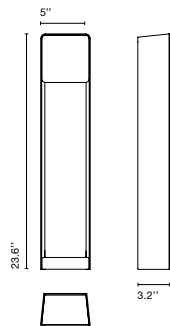

Lab Francesc Rifé

marset

Lab B 35

Lab B 60

marsetusa@marset.com
www.marset.com

Lab B 35 / B 60

Light Source:
LED SMD 700mA 4W 2700K
CRI80 320lm

Luminaire:
100-277 VAC 6.2W