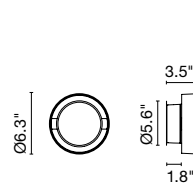

## Joan Gaspar

**marset**

**Plaff-on! 50 IP54**

**Plaff-on! 33 IP54**

**Plaff-on! 16 IP65**

**⚠ WARNING.** California Proposition 65 Warning for California Consumers. This product can expose you to chemicals including wood dust and lead which are known to the State of California to cause cancer or birth defects or other reproductive harm. For more information go to [www.P65Warnings.ca.gov](http://www.P65Warnings.ca.gov)