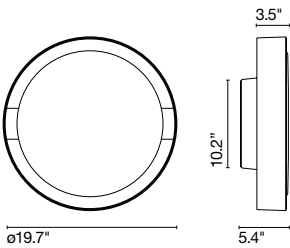

Plaff-on! 50 IP54