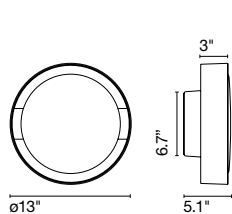

Plaff-on! 33 IP54

Plaff-on! 50