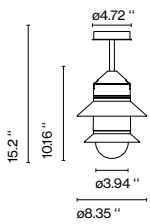

Santorini

Wall bracket

Floor accessory

Santorini C

Santorini A Fixed stem