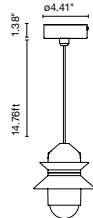

Santorini with Canopy IP65