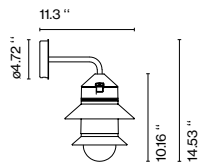

Santorini

Wall bracket

Floor accessory

Santorini C

Santorini A Fixed stem

⚠ WARNING. California Proposition 65 Warning for California Consumers. This product can expose you to chemicals including wood dust and lead which are known to the State of California to cause cancer or birth defects or other reproductive harm. For more information go to www.P65Warnings.ca.gov