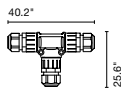

Santorini Sputnik Estudio

marset

Santorini

Garland connector

Santorini with Canopy IP65

Santorini

E26 LED Type A19 8W

- White (Ral 9003)
- Grey (Ral 7039)
- Mustard (Ral 1032)