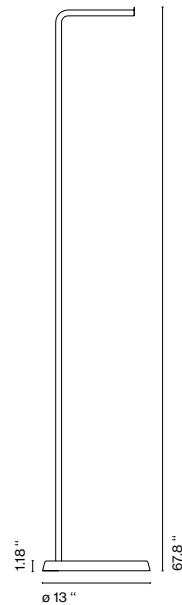

Santorini

Wall bracket

Floor accessory

Santorini C

Santorini A Fixed stem