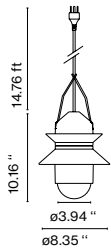

Santorini

Wall bracket

Floor accessory

Santorini C

Santorini A Fixed stem

⚠ WARNING. California Proposition 65 Warning for California Consumers. This product can expose you to chemicals including wood dust and lead which are known to the State of California to cause cancer or birth defects or other reproductive harm. For more information go to www.P65Warnings.ca.gov