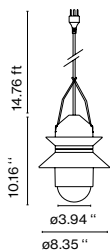

Santorini Sputnik Estudio

marset

Santorini

Garland connector

Santorini with Canopy IP65

Santorini

E26 LED Type A19 8W

- White (Ral 9003)
- Grey (Ral 7039)
- Mustard (Ral 1032)