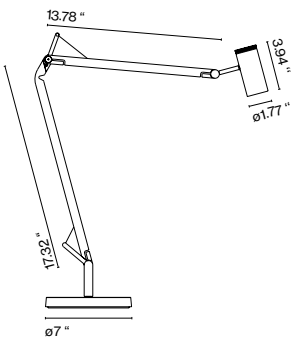

Polo

Joan Gaspar

marset

Polo

Base

Polo

Light Source:
LED SMD 350mA 6.3W
3000K CRI80 532.4lm

Luminaire:
100 - 240 VAC 9W 441lm

LED included

Black electrical cord

Body and diffuser in lacquered aluminum. A switch is incorporated into the diffuser.

● Black (Ral 9005)

Dry locations only

- [Download](#) Assembly Instructions
- [Download](#) Photometric Data
- [Download](#) 2D
- [Download](#) 3D