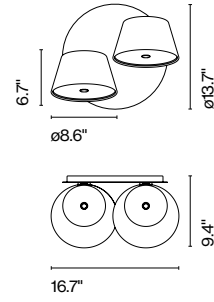

Tam Tam A2

Product notes: To create a complete fixture, select one (1) Base and two (2) Shades.

Socket: 2x E26
Suggested lamping: LED TYPE A, 11W max
Lamping not included

Code	Finish
Base	
A633-146 35	● Off-white semi-matt (RAL 1013)
Shade	
A633-130 39	● Black semi-matt (RAL 9011)
A633-130 35	● Off-white semi-matt (RAL 1013)
A633-130 37	● Sand semi-matt (RAL 7032)
A633-130 38	● Silver Grey semi-matt (RAL 7001)
A633-130 42	● Olive Yellow semi-matt (RAL 1020)
A633-130 46	● Orange semi-matt (RAL 2000)
A633-130 47	● Brown Grey semi-matt (RAL 7013)

Dimmable: Based on specified lamping
Integrated dimmer: No
Dimming protocols: Based on specified lamping
Supply Voltage: 120V

Materials
Shade: Aluminum
Diffuser: Opalescent methacrylate
Plate: Metal

Dry locations only