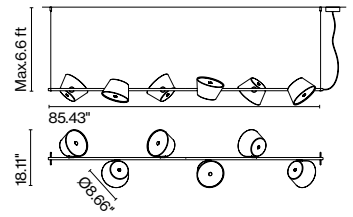

Tam Tam 6

Product notes: To create a complete fixture, select one (1) Structure and six (6) Shades.

Socket: 6x E26
Suggested lamping: LED TYPE A, 11W max
Lamping not included

Code	Finish
Structure A633-180 39	● Black semi-matt (RAL 9011)
Shades	
A633-130 39	● Black semi-matt (RAL 9011)
A633-130 35	● Off-white semi-matt (RAL 1013)
A633-130 37	● Sand semi-matt (RAL 7032)
A633-130 38	● Silver Grey semi-matt (RAL 7001)
A633-130 42	● Olive Yellow semi-matt (RAL 1020)
A633-130 46	● Orange semi-matt (RAL 2000)
A633-130 47	● Brown Grey semi-matt (RAL 7013)

Dimmable: Based on specified lamping
Integrated dimmer: No
Dimming protocols: Based on specified lamping
Supply voltage: 120V

Materials
Shade: Aluminum
Diffuser: Opalescent methacrylate

Dry locations only