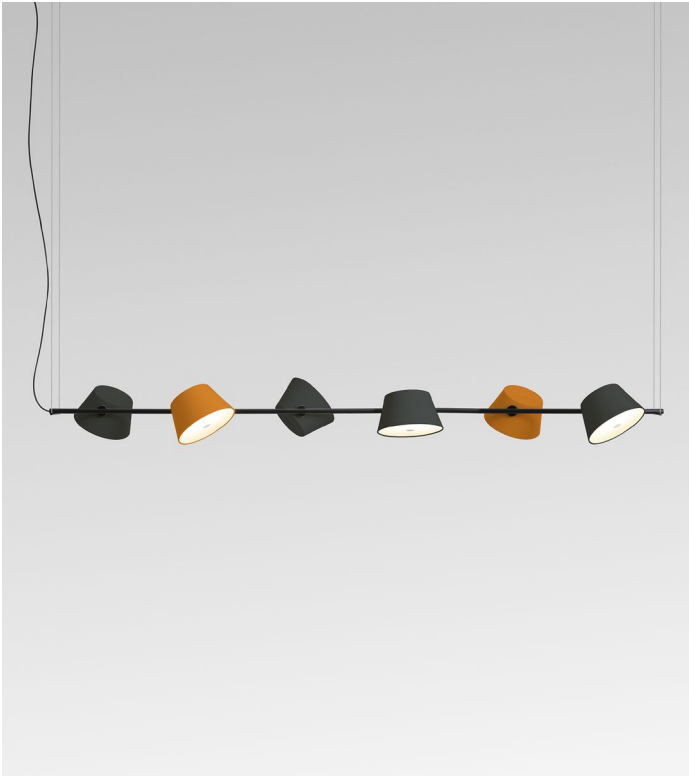

Tam Tam

Fabien Dumas

marset

Imaginative and playful, Tam Tam is dynamic in its configuration and expressive in its colors. The extensive collection, which comes in pendant, wall and floor lamps, has harnessed color since its inception to create volume and accentuate

spaces. Besides color and texture, Tam Tam has also evolved to offer the possibility of including more powerful light sources. The Tam Tam is moving forward in every way possible.

Tam Tam 4

Product notes: To create a complete fixture, select one (1) Structure and four (4) Shades.

Socket: 4x E26
Suggested lamping: LED TYPE A, 11W max
Lamping not included

Code	Finish
Structure A633-180 39	● Black semi-matt (RAL 9011)
Shades	
A633-130 39	● Black semi-matt (RAL 9011)
A633-130 35	● Off-white semi-matt (RAL 1013)
A633-130 37	● Sand semi-matt (RAL 7032)
A633-130 38	● Silver Grey semi-matt (RAL 7001)
A633-130 42	● Olive Yellow semi-matt (RAL 1020)
A633-130 46	● Orange semi-matt (RAL 2000)
A633-130 47	● Brown Grey semi-matt (RAL 7013)

Dimmable: Based on specified lamping
Integrated dimmer: No
Dimming protocols: Based on specified lamping
Voltage supply: 120V

Materials
Shade: Aluminum
Diffuser: Opalescent methacrylate

Dry locations only