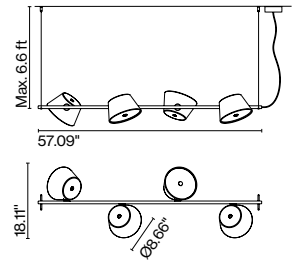

Tam Tam 4

Product notes: To create a complete fixture, select one (1) Structure and four (4) Shades.

Socket: 4x E26
Suggested lamping: LED TYPE A, 11W max
Lamping not included

Code	Finish
Structure A633-180 39	● Black semi-matt (RAL 9011)
Shades	
A633-130 39	● Black semi-matt (RAL 9011)
A633-130 35	● Off-white semi-matt (RAL 1013)
A633-130 37	● Sand semi-matt (RAL 7032)
A633-130 38	● Silver Grey semi-matt (RAL 7001)
A633-130 42	● Olive Yellow semi-matt (RAL 1020)
A633-130 46	● Orange semi-matt (RAL 2000)
A633-130 47	● Brown Grey semi-matt (RAL 7013)

Dimmable: Based on specified lamping
Integrated dimmer: No
Dimming protocols: Based on specified lamping
Voltage supply: 120V

Materials
Shade: Aluminum
Diffuser: Opalescent methacrylate

Dry locations only