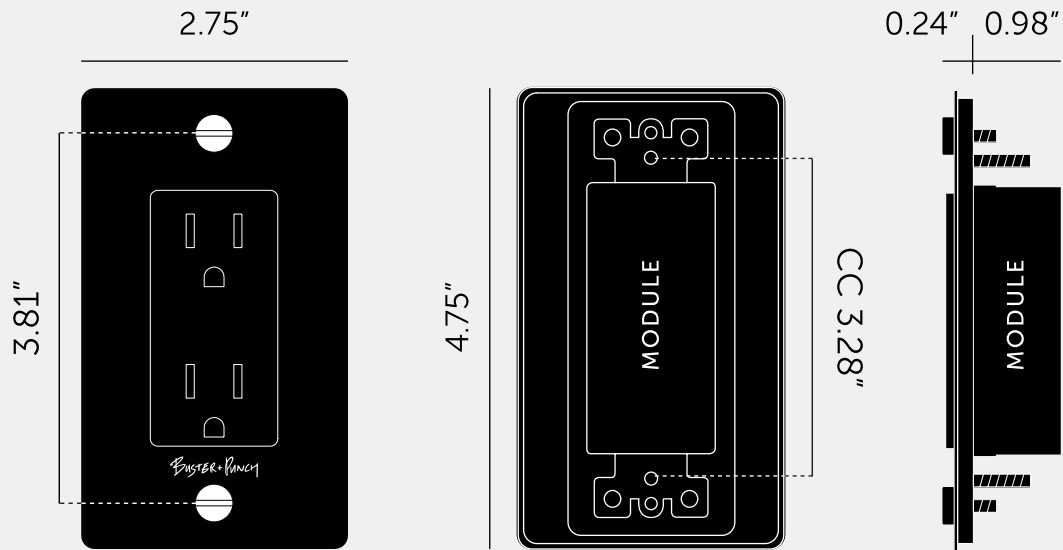

SPECIFICATIONS

Our Metal Electricity range is made from Stainless Steel plates, coated with electrophoretic paint process with Buster + Punch logo printed in clear ink. Module: TR15-DC1 x duplex outlet 15A / 125V / 5-15R / 60Hz

INCLUDED

1 x 1G Wall Plate 1 x Outlet 1 x Outlet Detail Kit

FINISH & SKU NUMBERS

sku:	finish:	size:
NSK-023419	● black	1G
NSK-053420	● brass	1G
NSK-453421	● smoked bronze	1G
NSK-073422	● steel	1G
NSK-143423	● white	1G