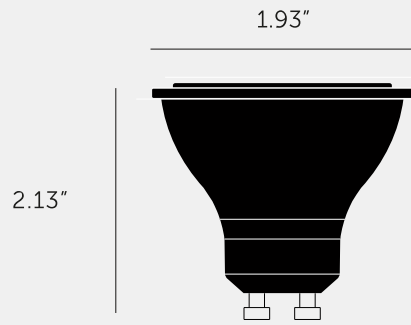

**EXHAUST BULB /
GU10 / PACK OF 3**

ACTION: BULB

RANGE: LIGHT BULBS

7W GU10 LED BULB x 3

110-120V / 600 Lumen

Dimmable 3000K

CRI 80 / 36D Beam

SPECIFICATIONS

7W GU10 LED BULB x 3

110-120V

600 Lumen

Dimmable / 3000K

CRI 80 / 36D Beam

INCLUDED

7W GU10 LED BULB x 3

FINISH & SKU NUMBERS

sku:	finish:	size:
NEB-01832	● white	

PLEASE NOTE

DISCLAIMER: Always consult a trade professional when installing this product. Buster + Punch is not responsible for the usage or feasibility of installation requirements. This product is not suitable for damp or wet environments.