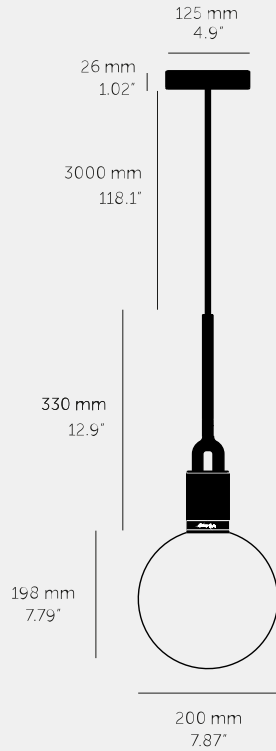

**FORKED PENDANT /
LINEAR / GLOBE /
OPAL / MEDIUM**

ACTION: PENDANT LIGHT

KNURL: LINEAR

RANGE: FORKED

A light pendant made from cast and machined metal, featuring our signature diamond-cut linear knurl pattern and fork detailing, refined by hand. It comes with a handblown glass globe.

SPECIFICATIONS

Pendant light
 1x solid metal lamp holder
 Adjustable 3000 mm cable
 E27 / 220-240 VAC / IP20
 Max 7.5W
 Bulb included
 CB Certified / Class 1
 1x solid metal light shade
 1x hand-blown glass globe
 E27 compatible