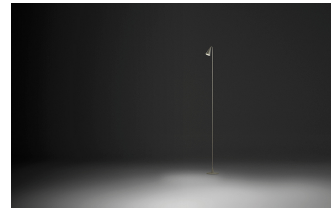

Brisa

Design by Lievore Altherr Molina.

VIBIA

Reference

4630.

Application

Outdoor

Installation type

Recessed

Description

BRISA is a fitted outdoor lamp that is revolving and adjustable. It is ideal for illuminating garden spaces and paths. Designed by Liévore, Altherr, Molina, it is available in two colors: khaki or oxide.

Diffuser

Polycarbonate diffuser

Materials

Shade: Aluminum
Base: Aluminum
Vertical tube: Steel
Disc: Stainless steel

Finishes

4630-07 Khaki (RAL 7039)

4630-54 Oxide (RAL 8014)

Sketch