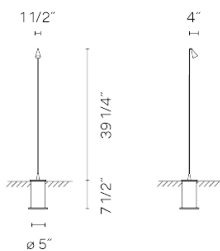

Brisa

Design by Lievore Altherr Molina.

VIBIA

Reference

4630.

Application

Outdoor

Installation type

Recessed

Description

BRISA is a fitted outdoor lamp that is revolving and adjustable. It is ideal for illuminating garden spaces and paths. Designed by Liévore, Altherr, Molina, it is available in two colors: khaki or oxide.

Diffuser

Polycarbonate diffuser

Materials

Shade: Aluminum
Base: Aluminum
Vertical tube: Steel
Disc: Stainless steel

Finishes

4630-07 Khaki (RAL 7039)

4630-54 Oxide (RAL 8014)

Sketch

Light source: 2700K CRI >90 199 lm 95 lm/W

Fixture: 75 lm 36 lm/W

Driver included: CC - Constant Current 700 mA 100-240V 50/60Hz

Electronic dimming: NO DIMMING

Remote dimming: DALI or Lutron ECO

Installation and assembly

Please see the installation manual