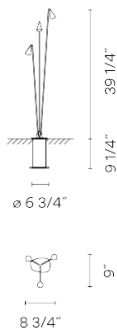

Brisa

Design by Lievore Altherr Molina.

VIBIA

Reference

4635.

Application

Outdoor

Installation type

Recessed

Description

BRISA is a fitted outdoor lamp with three revolving, adjustable arms. It is ideal for illuminating garden spaces and paths. Designed by Liévore, Altherr, Molina, it is available in two colors: khaki or oxide.

Diffuser

Polycarbonate diffuser

Materials

Shade: Aluminum
Base: Aluminum
Tube: Stainless steel
Disc: Stainless steel

Finishes

4635-07 Khaki (RAL 7039)

4635-54 Oxide (RAL 8014)

Sketch

Light source: 2700K CRI >90 598 lm 95 lm/W

Fixture: 232 lm 37 lm/W

Driver included: CC - Constant Current 700 mA 100~240V 50/60Hz

Electronic dimming: NO DIMMING

Installation and assembly

Please see the installation manual